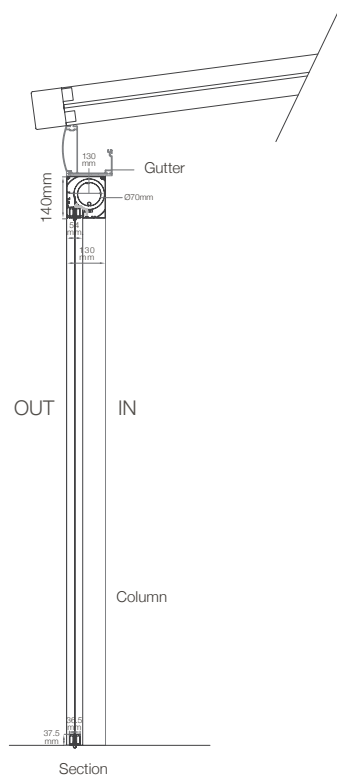

VERTEX ZIP SYSTEM

Vertex Models

Gutter : 120mm
Column : 80x95mm

Vertex 95 & Eva

Gutter : 160mm
Column : 100x130mm

Vertex 130 & LT/XL Models

Gutter : 160mm
Column : 160x160mm

Vertex 150 & Privée