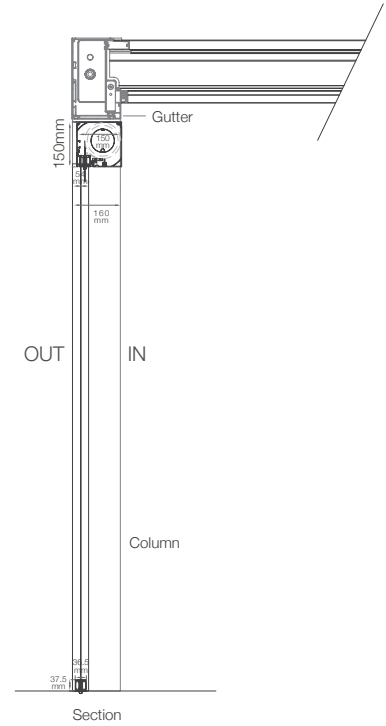

VERTEX ZIP SYSTEM

Vertex Models

Gutter : 120mm
Column : 80x95mm

Vertex 95 & Eva

Gutter : 160mm
Column : 100x130mm

Vertex 130 & LT/XL Models

Gutter : 160mm
Column : 160x160mm

Vertex 150 & Privée