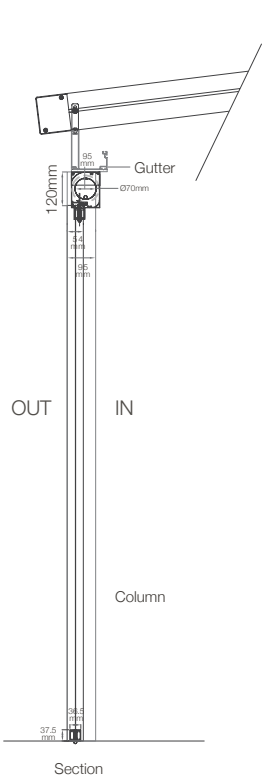

VERTEX ZIP SYSTEM

Vertex Models

Gutter : 120mm
Column : 80x95mm

Vertex 95 & Eva

Gutter : 160mm
Column : 100x130mm

Vertex 130 & LT/XL Models

Gutter : 160mm
Column : 160x160mm

Vertex 150 & Privée