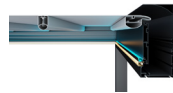

Operations

One Side

Alternating

Lighting Options

Led Stripe Dimmer Lighting

Cool White
5100 K

Day Light
2800 K

RGB Led-Hidden Stripe Lighting