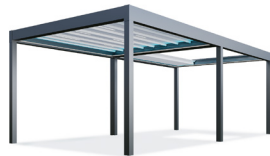

Operations

One Side

Alternating

Lighting Options

Led Stripe Dimmer Lighting

Cool White
5100 K

Day Light
2800 K

RGB Led-Hidden Stripe Lighting

Self Standing Single Module

Self Standing Multiple Modules

Wall Mounting Single Module

Wall Mounting Multiple Modules

Closures

Sapphire

Swind

Violet