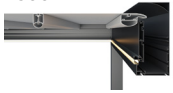

Operations

One Side

Alternating

Lighting Options

Led Stripe Dimmer Lighting

Cool White
5100 K

Day Light
2800 K

RGB Led-Hidden Stripe Lighting